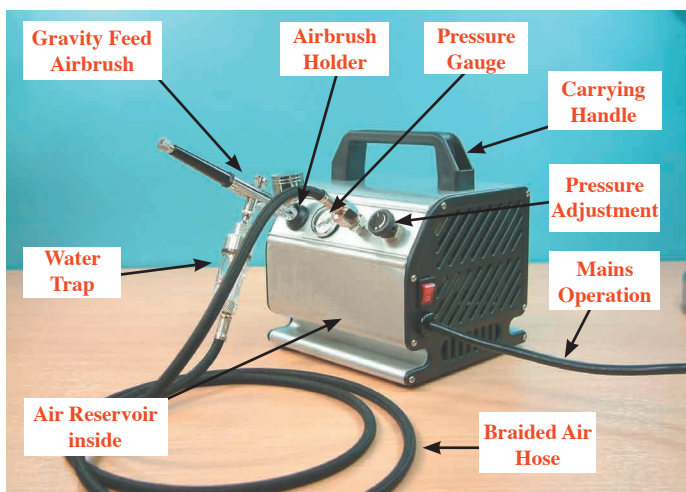

AIRBRUSH STARTER DEALS

AB602 Airbrush Deal

Look whats included:

- ✓ High Quality Dual Action, Gravity Feed Airbrush
- ✓ Oil Less Piston Compressor
- ✓ Braided Air Hose & Water Trap

Features:

- ✓ Full Spares Availability
- ✓ Adjustable Working Pressure from 5 to 35 PSI
- ✓ Automatic Cut out @ 4 bar (57 PSI)
- ✓ Internal Air Reservoir
- ✓ Quiet Operation (47 db) & Silent Standby
- ✓ Thermal Overload Protection

Fantastic Value!

**COMPLETE
DEAL ONLY
£109.95!**

AB603 Airbrush Deal

Look whats included:

- ✓ High Quality Dual Action, Bottom Feed Airbrush
- ✓ Braided Air Hose & Water Trap
- ✓ Multi Position Airbrush Holder
- ✓ BA309 Oil Less Piston Compressor

Features:

- ✓ Full Spares Availability
- ✓ Adjustable Working Pressure from 5 to 60 PSI
- ✓ Quiet Operation (47 db) & Silent Standby
- ✓ Large Air Reservoir

Fantastic Value!

**COMPLETE
DEAL
ONLY £165!**

Mega Airbrush Starter Deal!