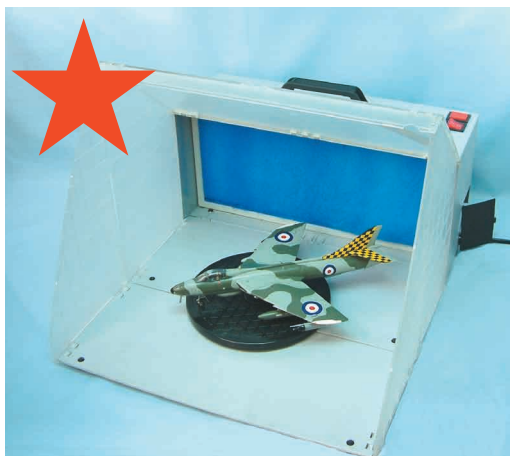

AIRBRUSH STARTER DEALS

AB602 Airbrush Deal

Look whats included:

- ✓ High Quality Dual Action, Gravity Feed Airbrush
- ✓ Oil Less Piston Compressor
- ✓ Braided Air Hose & Water Trap

Features:

- ✓ Full Spares Availability
- ✓ Adjustable Working Pressure from 5 to 35 PSI
- ✓ Automatic Cut out @ 4 bar (57 PSI)
- ✓ Internal Air Reservoir
- ✓ Quiet Operation (47 db) & Silent Standby
- ✓ Thermal Overload Protection

Fantastic Value!

**COMPLETE
DEAL ONLY
£109.95!**

AB603 Airbrush Deal

Look whats included:

- ✓ High Quality Dual Action, Bottom Feed Airbrush
- ✓ Braided Air Hose & Water Trap
- ✓ Multi Position Airbrush Holder
- ✓ BA309 Oil Less Piston Compressor

Features:

- ✓ Full Spares Availability
- ✓ Adjustable Working Pressure from 5 to 60 PSI
- ✓ Quiet Operation (47 db) & Silent Standby
- ✓ Large Air Reservoir

Fantastic Value!

**COMPLETE
DEAL
ONLY £165!**

Mega Airbrush Starter Deal!

Set contains everything you need
to airbrush safely!

AB602 Airbrush Deal

PLUS

AB500 Spray Booth

PLUS

AB502 Hose Set

**ORDER
CODE:
AB99**

**Price:
£199**