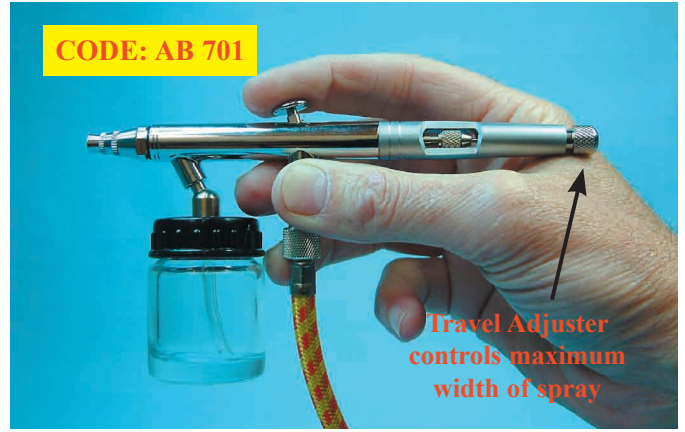

CODE: AB 650

AB650 Lightweight Airbrush Set
 Sprays Oil, Enamel, Acrylic, and Water-based
 Paints & Inks. Operates on 15 to 50 psi.

Single Action, External Mix Gun.
 Spray adjustable from 15 to 50mm.
Set includes: Airbrush, 5ft Air Hose,
 Propellant Can Regulator
 & 1/4" Compressor connector.

PRICE: £9.95

CODE: AB 701

Travel Adjuster
 controls maximum
 width of spray

AB701 Bottom Feed Airbrush

Sprays Oil, Enamel, Acrylic, and Water-based Paints
 & Inks. Operates on 15-40 psi.
 Dual Action, Internal Mix Airbrush
 - with easy clean nozzle.

Minimum Spray Width: 0.5mm Max: 40mm

Set includes:

Airbrush, Paint Jar, quick Link Connector and
 plastic storage case. (Air hose also required -see
 AB105 opposite or set on page 3).

PRICE: £39.95

CODE: AB 725

**Minimum Spray
 Width: 0.5mm
 Max: 40mm**

Travel Adjuster
 controls maximum
 width of spray

AB725 Gravity Feed Airbrush

Sprays Oil, Enamel, Acrylic, and Water-based Paints
 & Inks. Operates on 15-45 psi.
 Dual Action, Internal Mix Airbrush.
 Colour cup is top mounted.
 Supplied in plastic storage case.